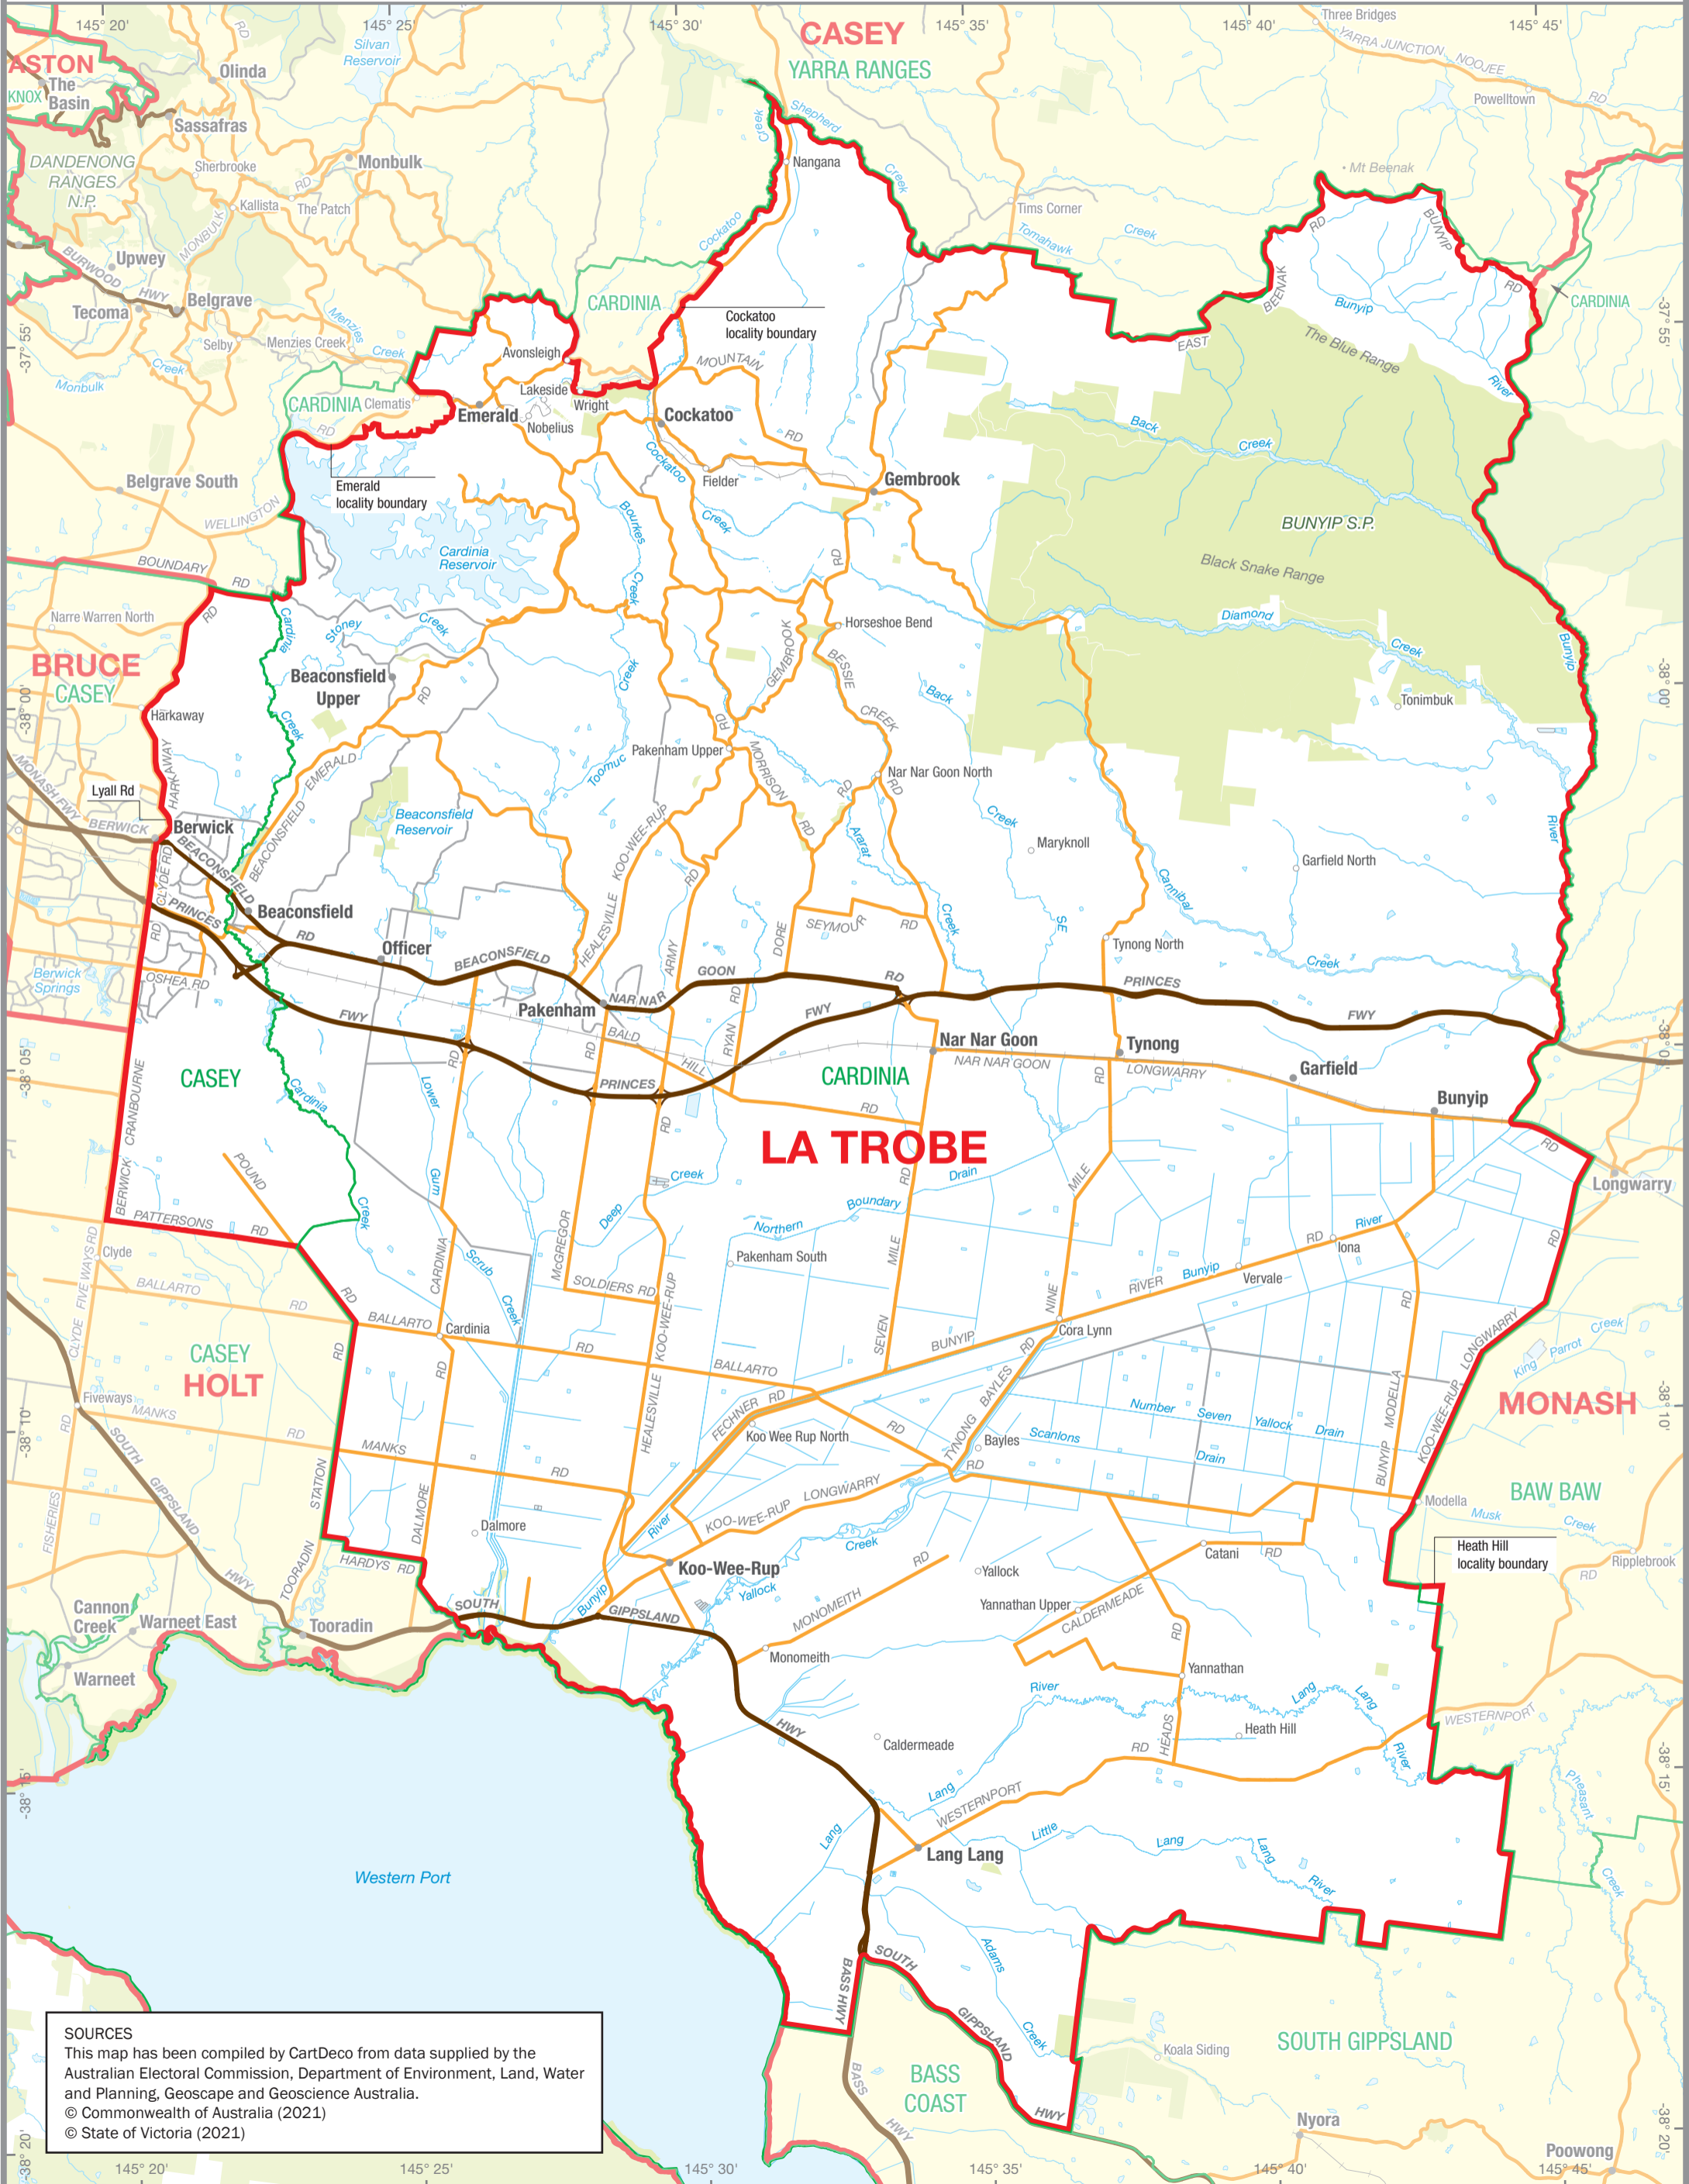

July 2021
**MAP OF THE COMMONWEALTH
 ELECTORAL DIVISION OF
 LA TROBE**

Name and Boundary of
 Electoral Division
 Names and Boundaries of
 adjoining Electoral Divisions
 Names and Boundaries of
 Local Government Areas (2021)

LA TROBE
HOLT
CARDINIA

SOURCES
 This map has been compiled by CartDeco from data supplied by the Australian Electoral Commission, Department of Environment, Land, Water and Planning, Geoscape and Geoscience Australia.
 © Commonwealth of Australia (2021)
 © State of Victoria (2021)